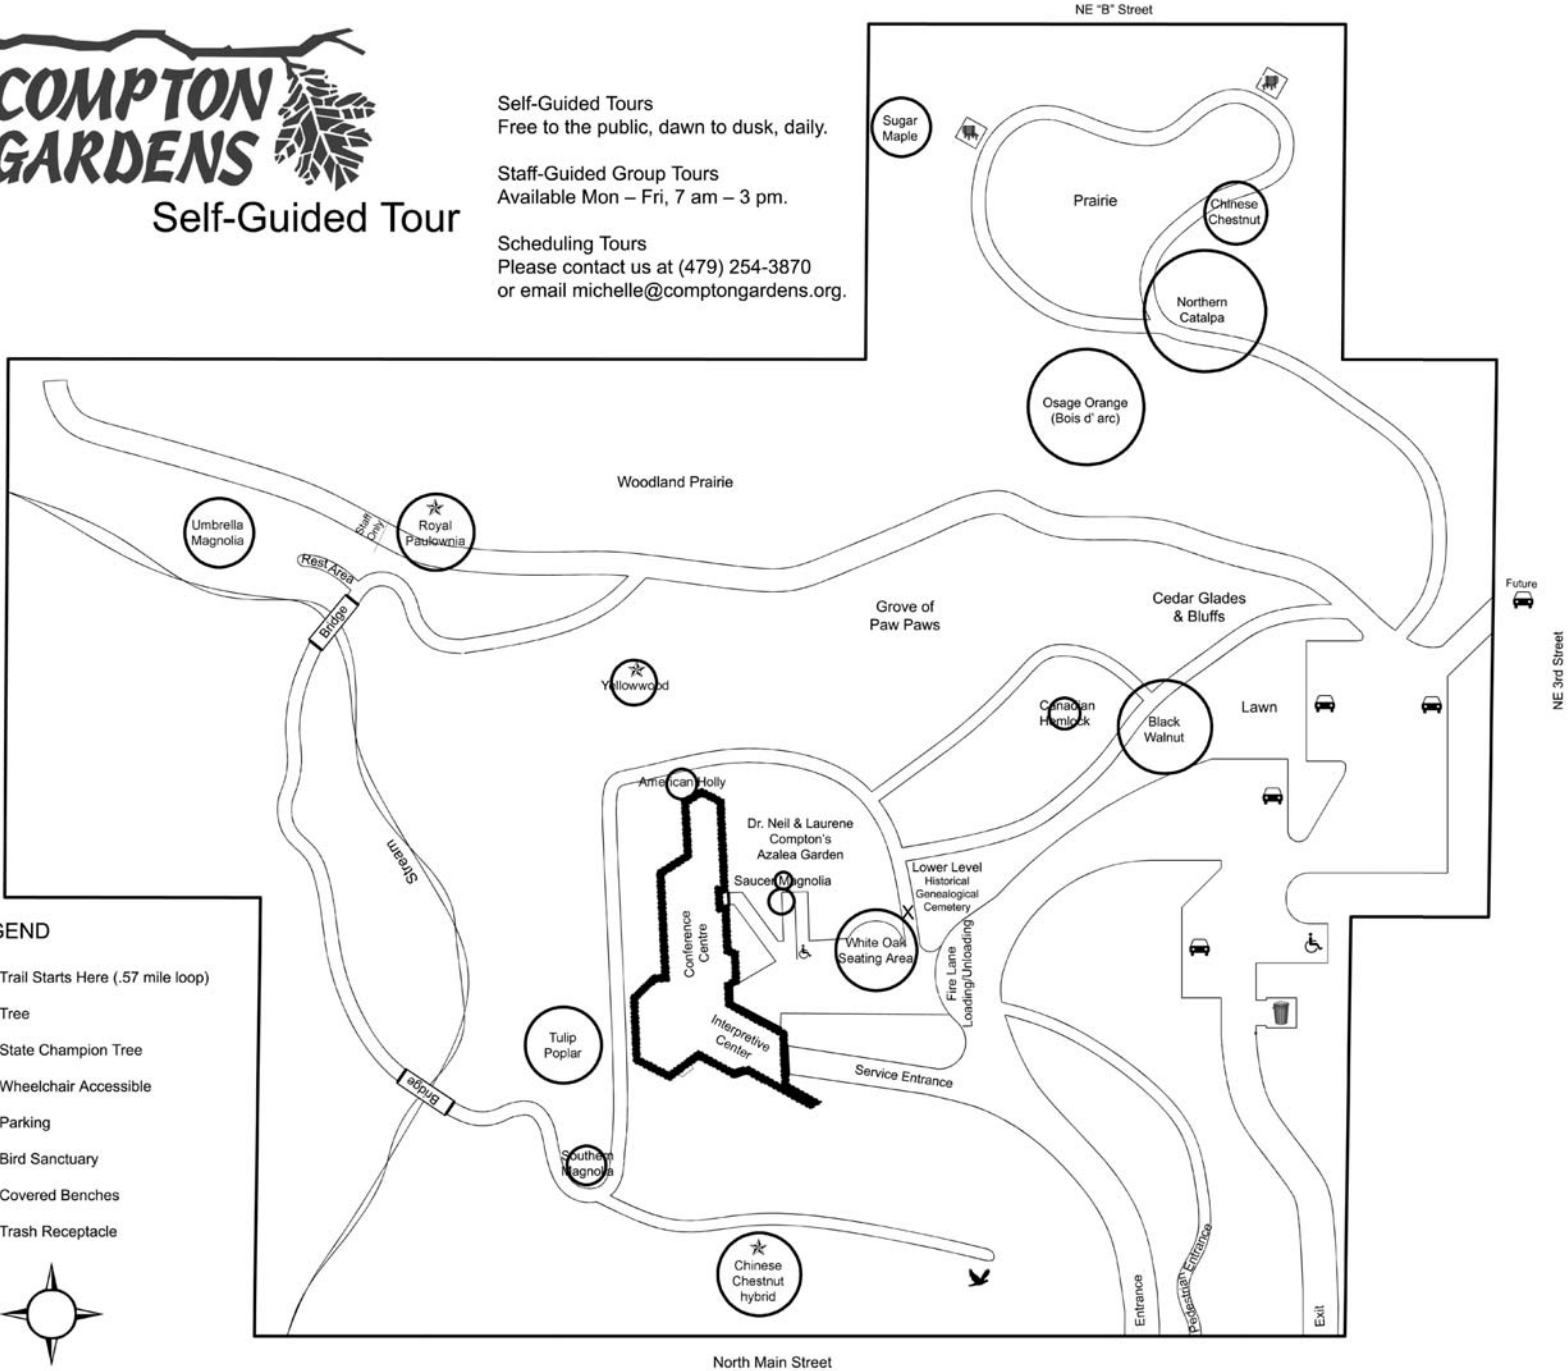

**LEGEND**

- X Trail Starts Here (.57 mile loop)
- Tree
- ★ State Champion Tree
- ♿ Wheelchair Accessible
- 🚗 Parking
- 🐦 Bird Sanctuary
- 🪑 Covered Benches
- ♻️ Trash Receptacle

N